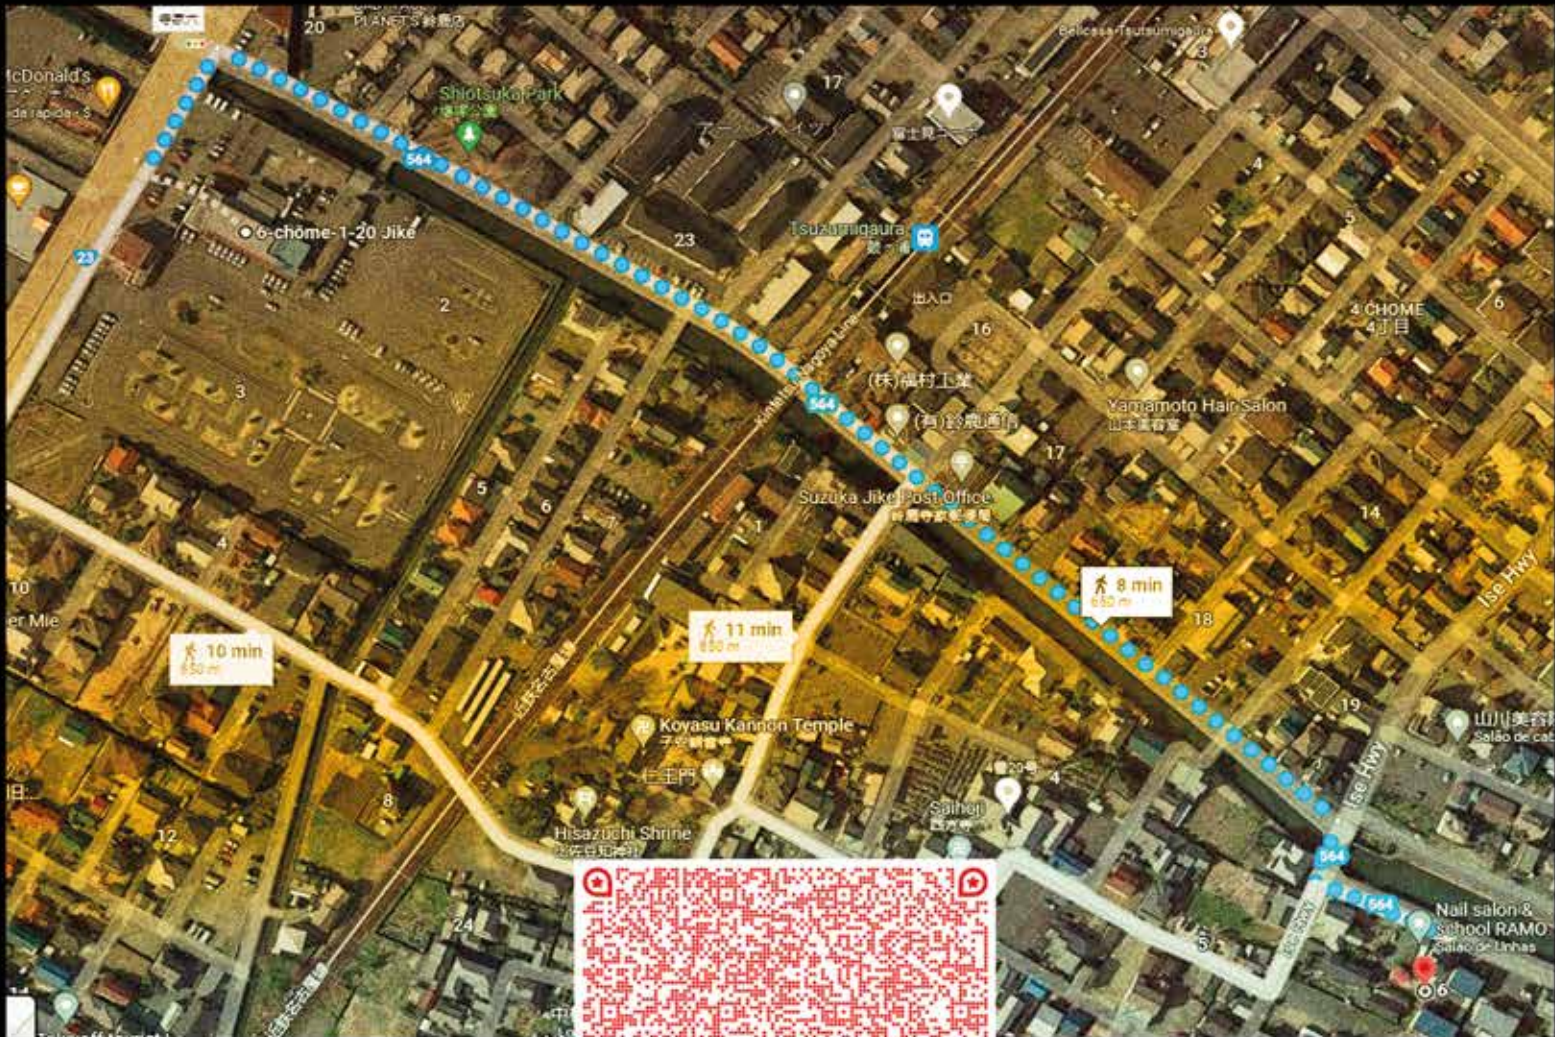

# OUR ADDRESS CHANGED!

QR CODE

— **OUR NEW PLACE:** —

〒510-0254 - Mie-Ken, Suzuka-Shi - Jike 3-6-6  
Menson AST A101.Japan

**CONTACT US | 090-6063-5653 | 090-9195-5653**